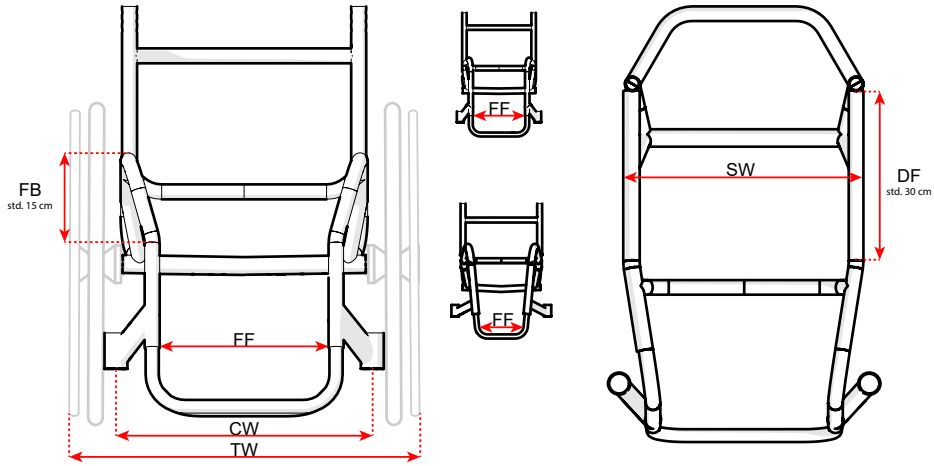

Fill in and send to Wolturnus - Ausfüllen und an Wolturnus senden - Udfyld og send til Wolturnus

	!								FF: _____ cm
									FB: _____ cm
	!								FF: _____ cm
									DF: _____ cm
									FF: _____ cm

8861101013??									
8861101013??									
8861101013??									
8861101013??									
	!								AF: _____ cm
									AW: _____ cm
886110102001									

© Wolturnus A/S W5/Tuken/Dalton Winter 2021 v11